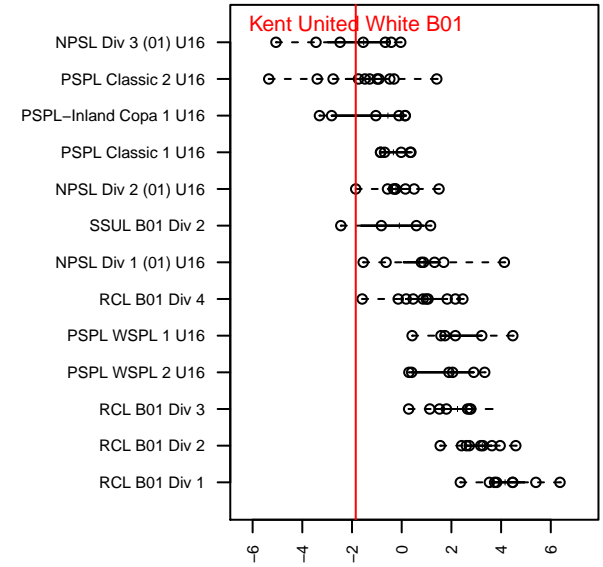

# Kent United White B01

Kent United  
 Kent, WA  
 B01 total strength=1105  
 attack=3.41 defense=2.43  
 fall league = NPSL Div 2 (01) U16  
 notes= Lopez 2015

alt names used:  
 KU B01 White  
 Kent United B01 White  
 Kent United B01 White  
 KU B01 White – BU16

Venues played:  
 2016 KCC BU16  
 2016 Blast Off B2001 B  
 2016 NPSL Division 2 (01) U16  
 2016 Founders Cup B01 Div A

**Kent United White B01**  
 Dots are actual minus expected GF (blue circles) and GA (red triangles).  
 Blue line is smoothed change in attack strength. Red is smoothed change in defense strength.

**attack and defense variance (black dot)  
relative to other teams  
and top 10 in region**

**attack and defense rating  
relative to others at age  
and all opponents in last 13 months**

**Performance relative to 13 month average**